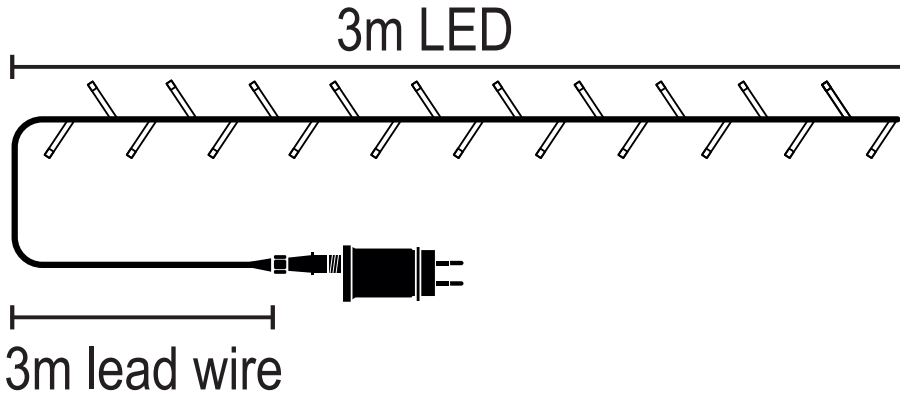

LUXFORM
GLOBAL BV

Luxform Global BV Transportstraat 1 8263 BW Kampen The Netherlands

Stringlight Hemp 60LED 4V

- | | |
|--|---|
| 
P5 | 
M1 |
| 
P6 | 
M2 |
| 
TRAFO
IP44
P2 | 
IPX4
M6 |
| 
2,8W | 
M12 |
| 
C1 | 
M19 |
| 
M18 | 
2Y
Garantie
Garantie
Warranty |
| 
LED
L10 | 
CE |